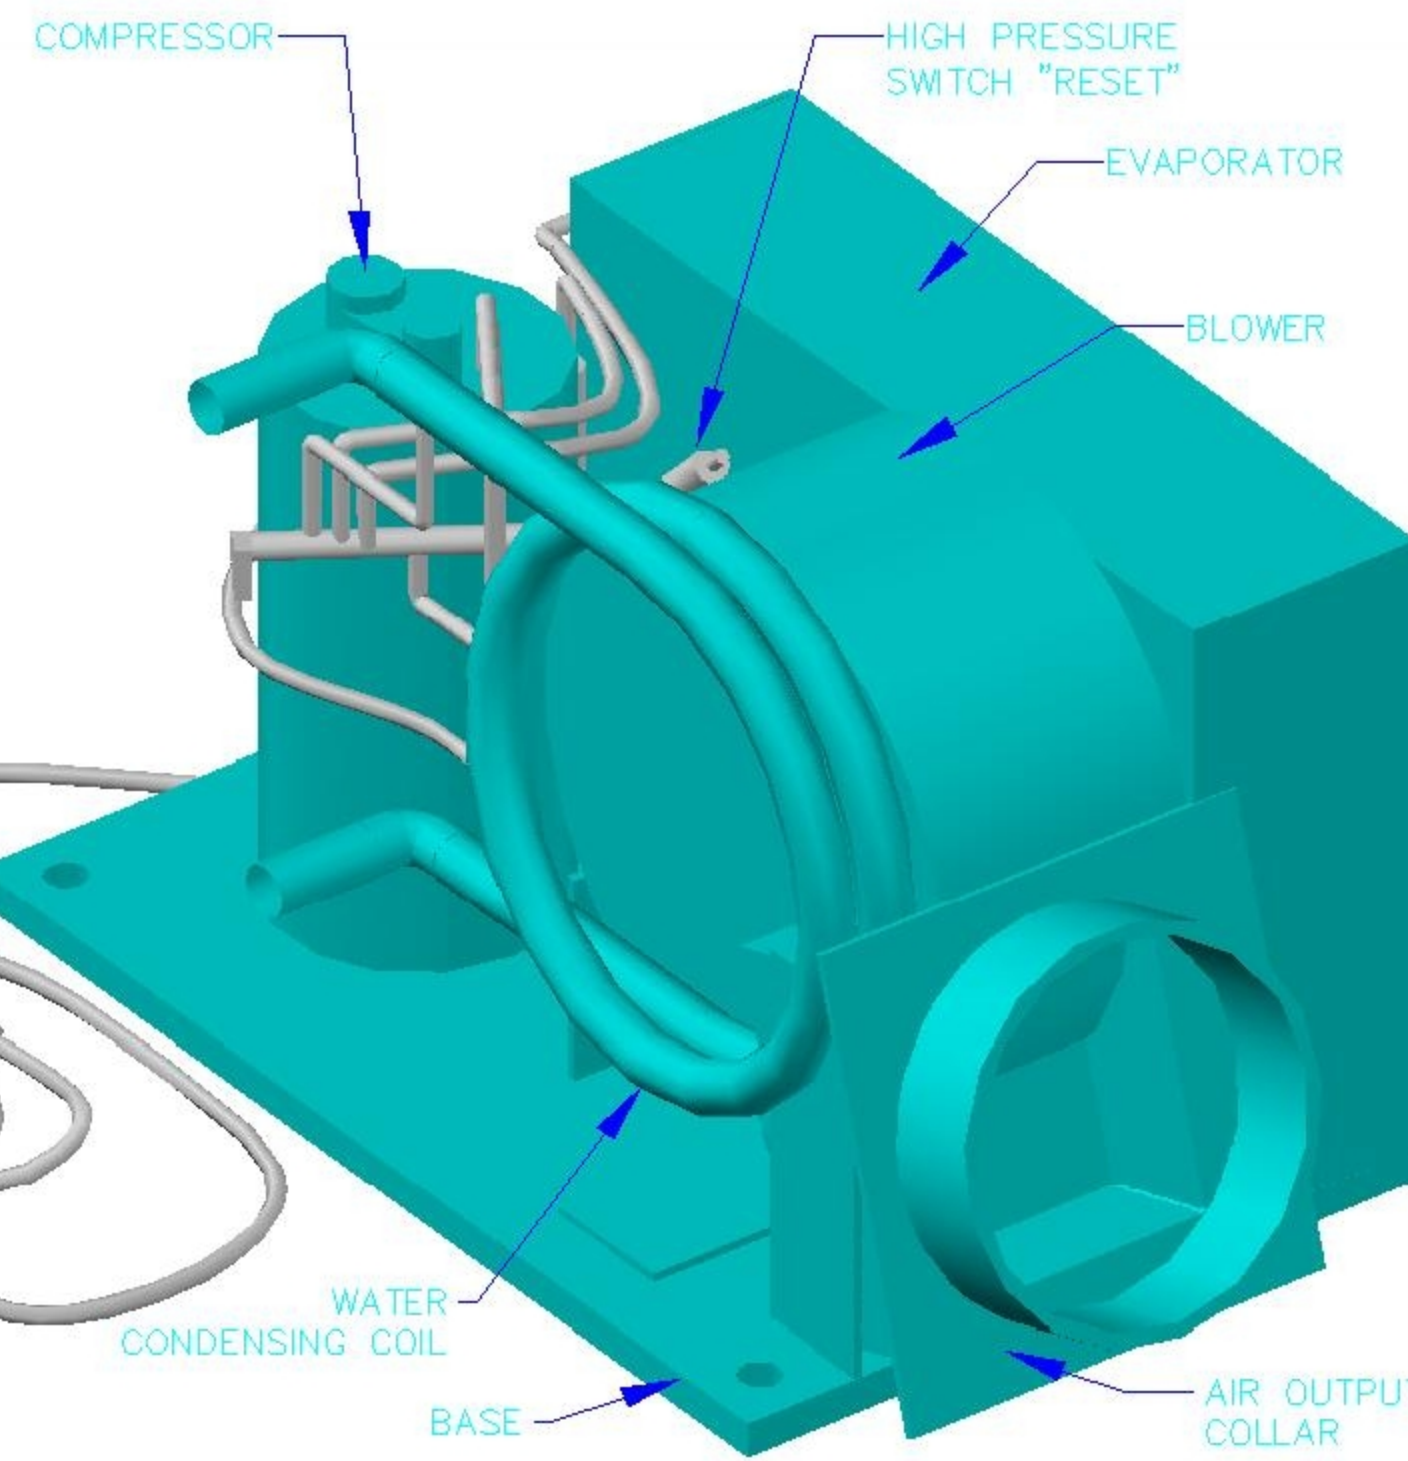

Isometric view  
For reference only

<b>Marine Air Conditioner Unit - EBM Blower</b>		<b>Marine Unit Size + Air Discharge</b>	
Mermaid Manufacturing Of S.W. Florida, Inc. 2651 Park Windsor Drive, Suite 203 239.418.0536 800.330.3553		<b>A/C Description</b>	
Drawing by: <b>Scott Carter</b>		Date <b>9/21/2009</b>	