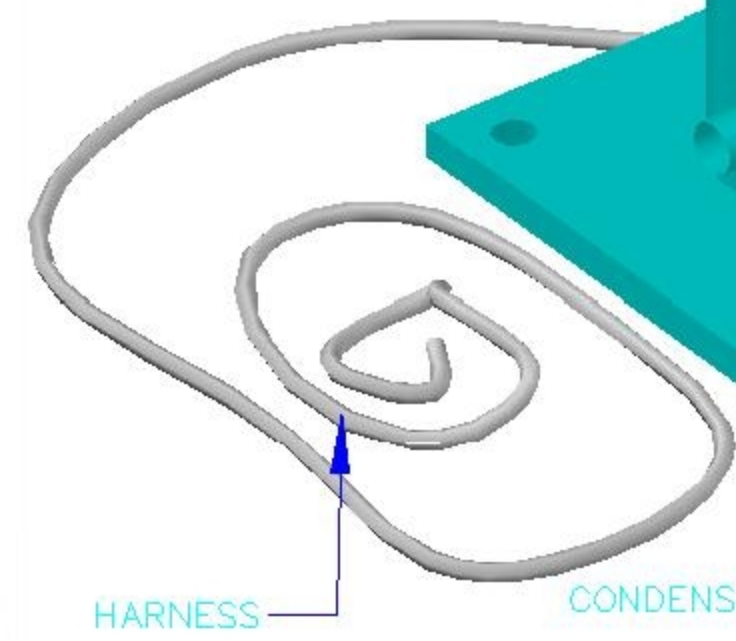

Isometric view  
For reference only

<b>Marine Air Conditioner Unit - EBM Blower</b>		<b>Marine Unit Size + Air Discharge</b>	
Mermaid Manufacturing Of S.W. Florida, Inc. 2651 Park Windsor Drive, Suite 203 239.418.0536 800.330.3553		<b>A/C Description</b>	
Drawing by: <b>Scott Carter</b>		Date <b>9/21/2009</b>	