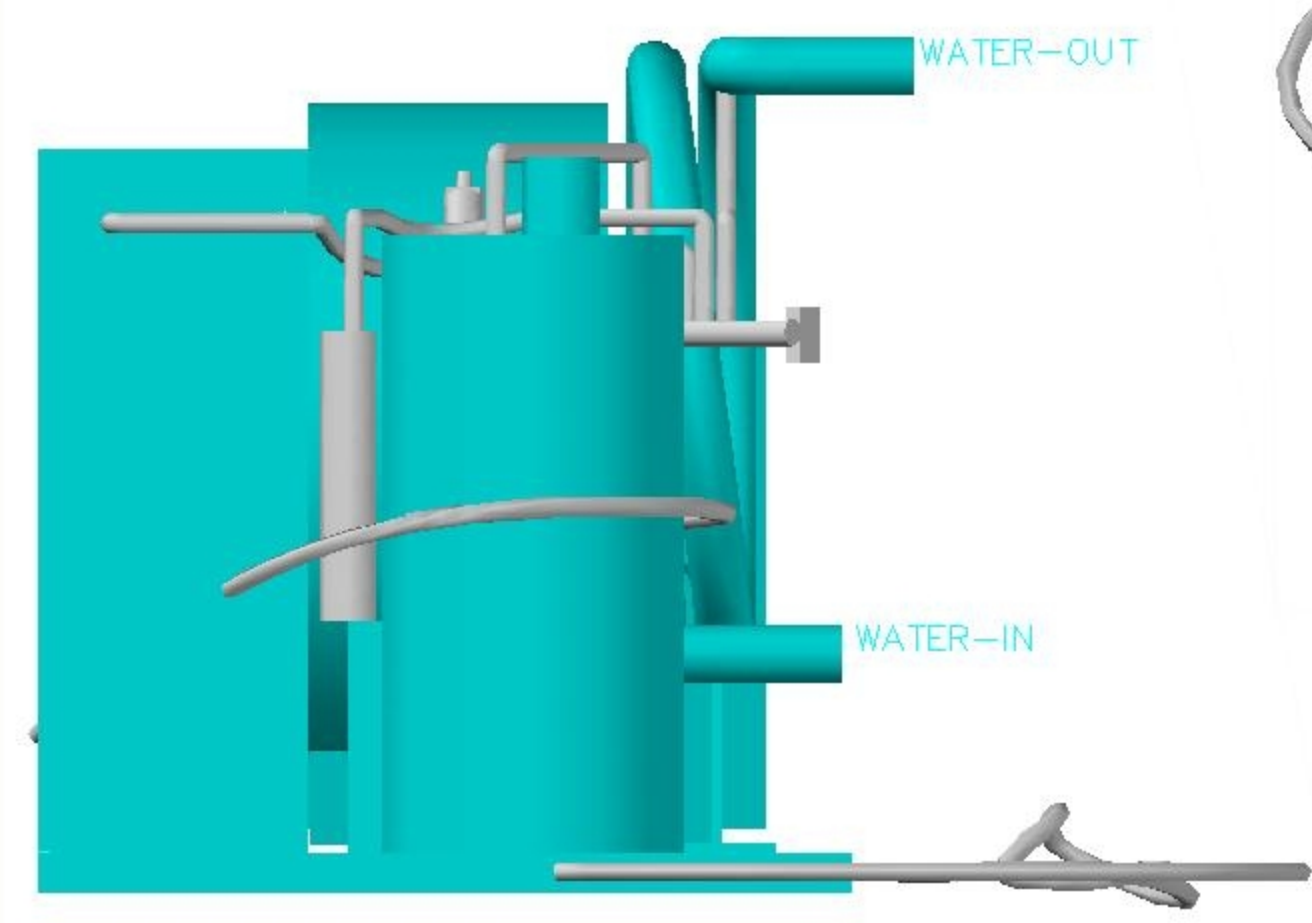

Isometric view  
For reference only

<b>Marine Air Conditioner Unit - EBM Blower</b>		<b>Marine Unit Size + Air Discharge</b>	
Mermaid Manufacturing Of S.W. Florida, Inc. 2651 Park Windsor Drive, Suite 203 239.418.0536 800.330.3553		<b>A/C Description</b>	
Drawing by: <b>Scott Carter</b>		Date <b>9/21/2009</b>	