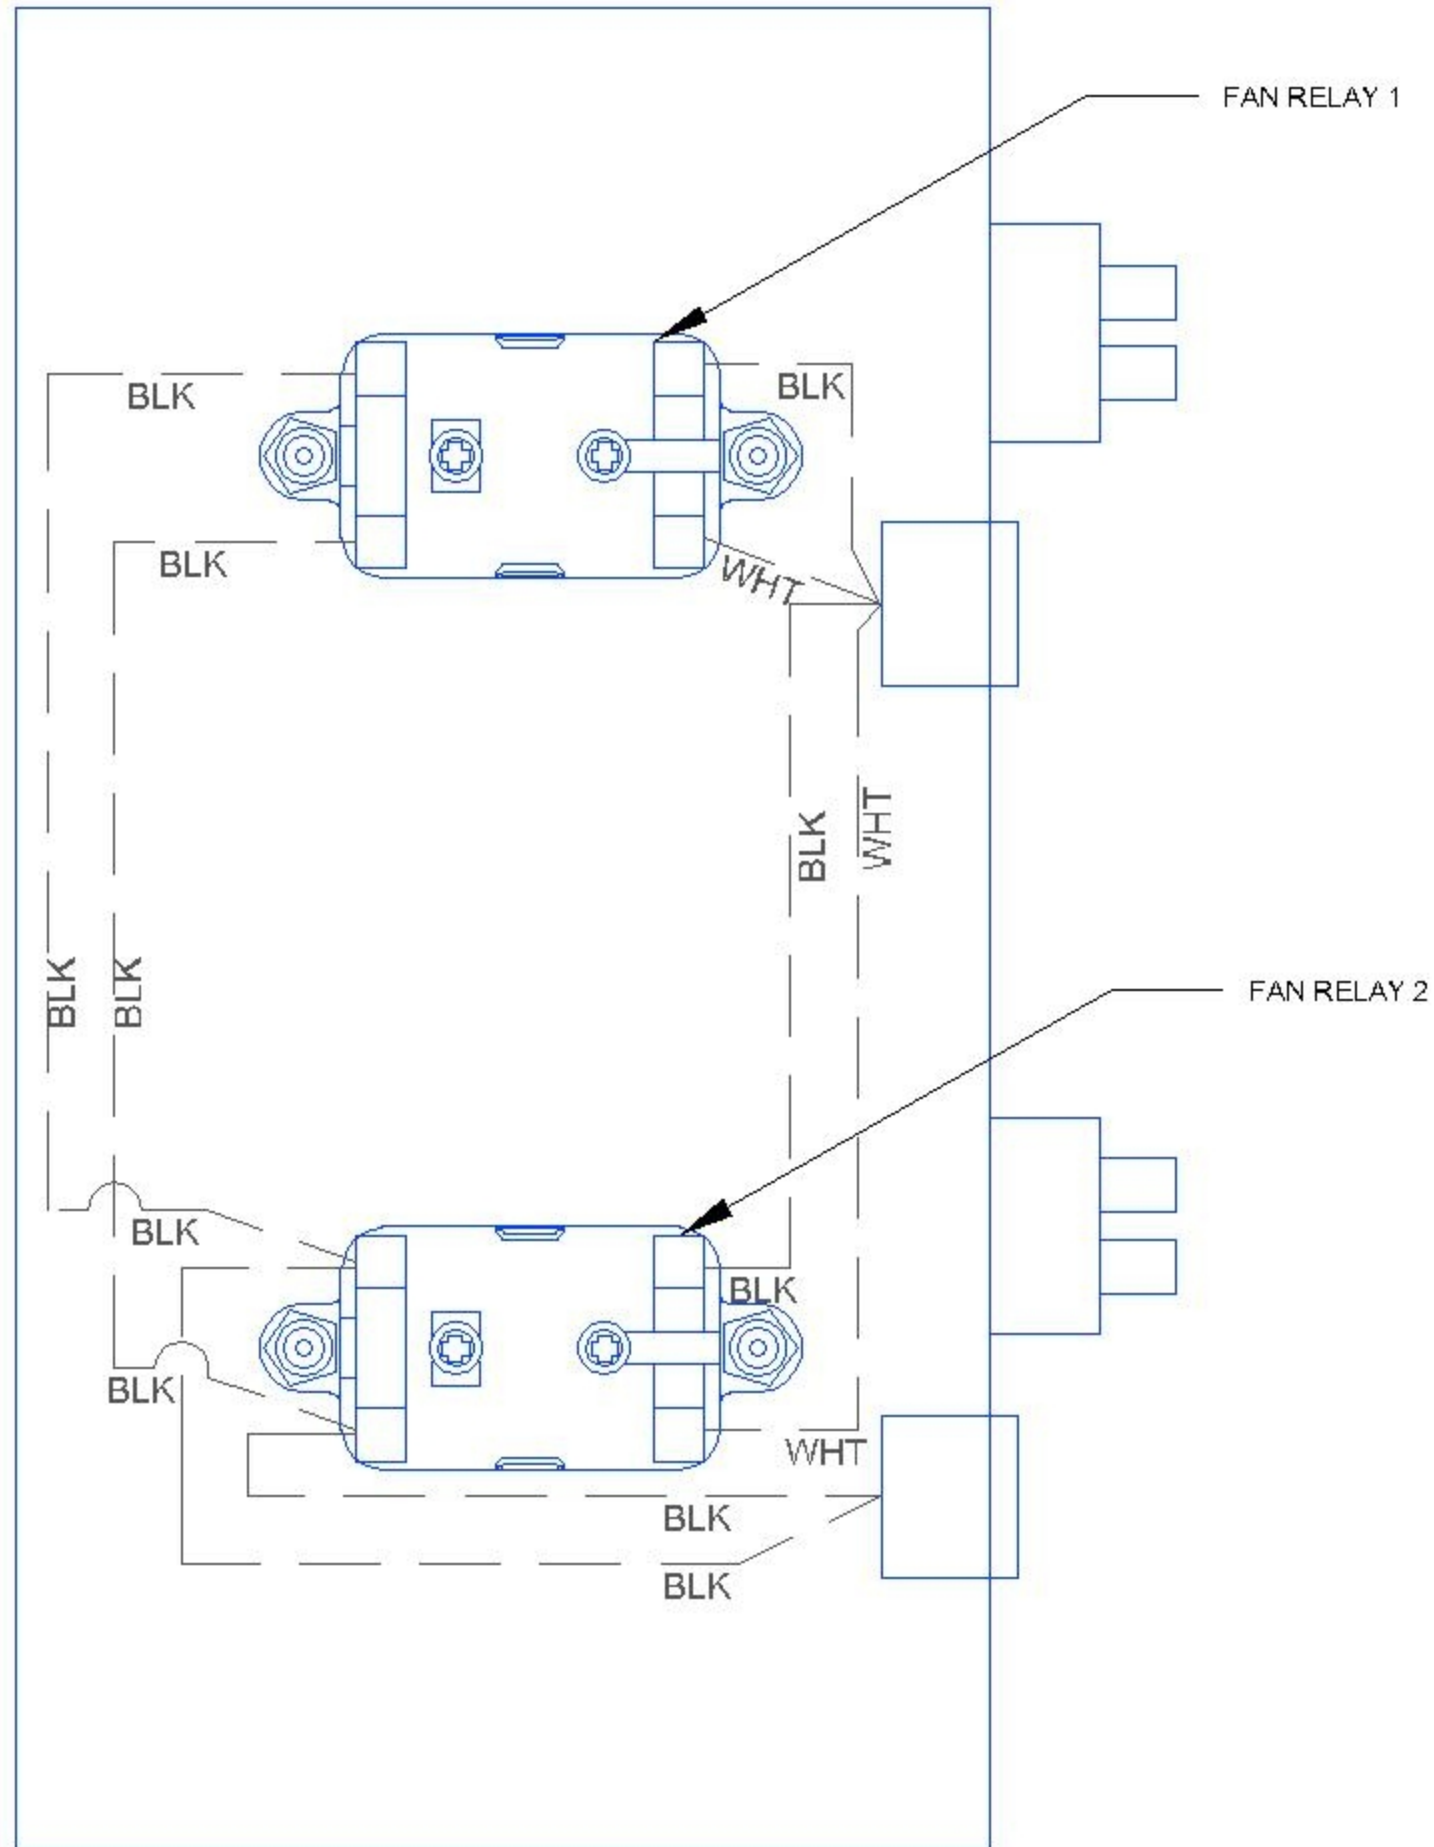

Top view

Side view

Isometric view
For reference only

2 Unit Pump Relay Box 110V/220V Optional		Relay - 2 Unit 110V or 220V	
Mermaid Manufacturing Of S.W. Florida, Inc. 2651 Park Windsor Drive, Suite 203 239.418.0536 800.330.3553		Wire Schematic	
Drawing by: Sarah Futral		Date 9/20/2009	