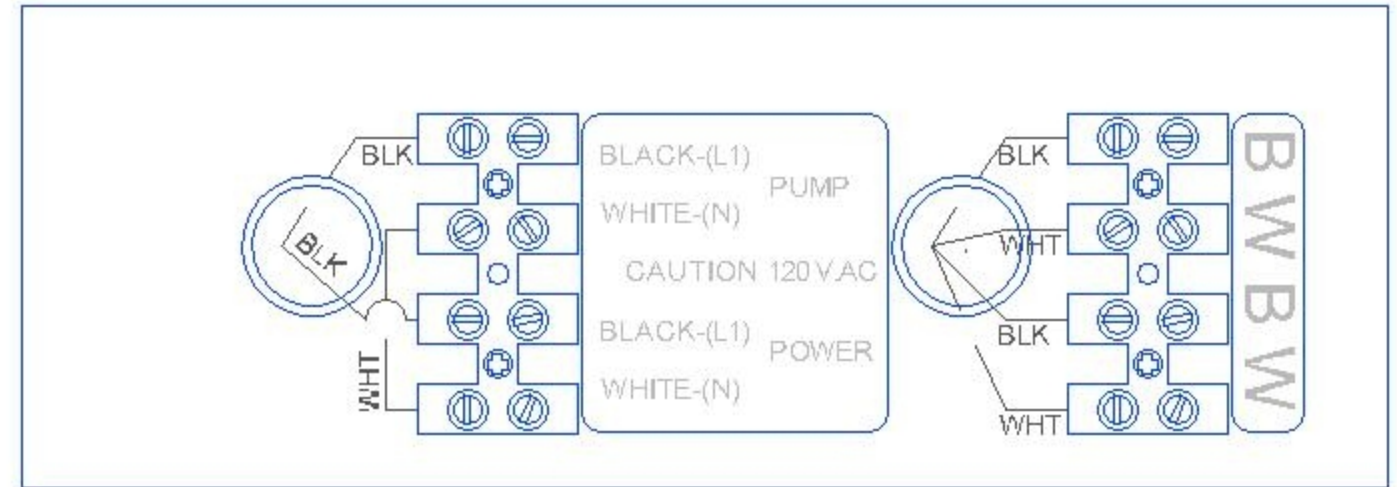

Top view

Side view

Isometric view
For reference only

2 Unit Pump Relay Box 110V/220V Optional		Relay - 2 Unit 110V or 220V	
Mermaid Manufacturing Of S.W. Florida, Inc. 2651 Park Windsor Drive, Suite 203 239.418.0536 800.330.3553		Wire Schematic	
Drawing by: Sarah Futral		Date 9/20/2009	