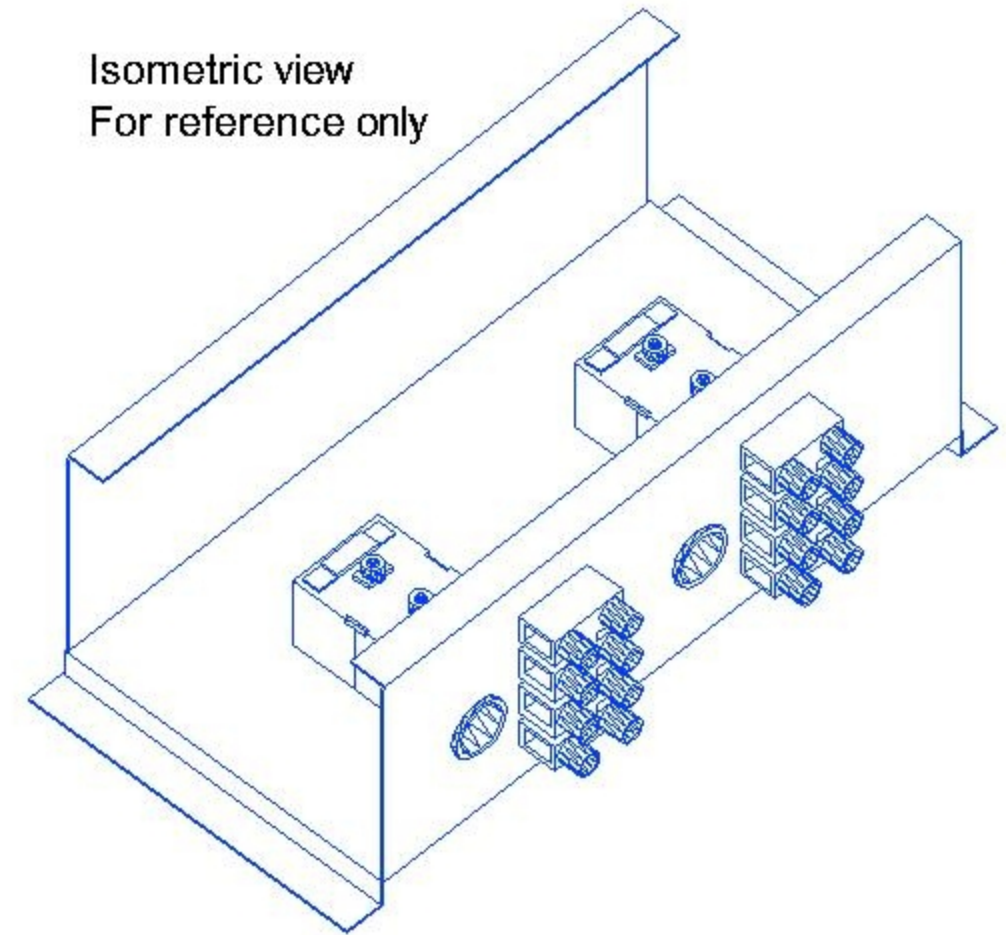

Top view

Side view

Isometric view
For reference only

2 Unit Pump Relay Box 110V/220V Optional		Relay - 2 Unit 110V or 220V	
Mermaid Manufacturing Of S.W. Florida, Inc. 2651 Park Windsor Drive, Suite 203 239.418.0536 800.330.3553		Wire Schematic	
Drawing by: Sarah Futral		Date 9/20/2009	